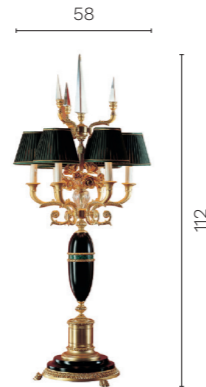

# Afrodite

Table lamp with six lights, made of bronze castings 24k ancient gold plated, body and base in marble, central ring in enamel or scagliola of lapislazzuli or malachite and crystal peaks. Capodimonte porcelain rose inserts.

Unit: cm

Finishes	Sizes	Net weight	Shade	Light source	Certification
Finishes and Fabrics of Heritage Collection, see pag. 488-490	H. cm 112 W. cm 58 Base Ø cm 29	kg 11	Mod. 50	6xE14	CE