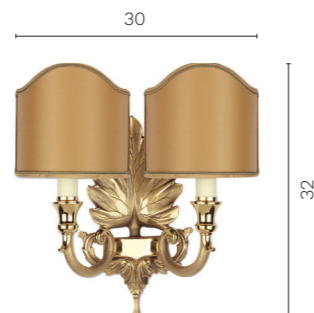

Creneide

Bronze castings 24k ancient gold plated with leaf.

Unit: cm

Finishes	Sizes	Net weight	Shade	Light source	Certification
Finishes and Fabrics of Heritage Collection, see pag. 488-490	H. cm 32 W. cm 30	kg 1	Mod. 50 Mod. 90	1xE14 2xE14	CE