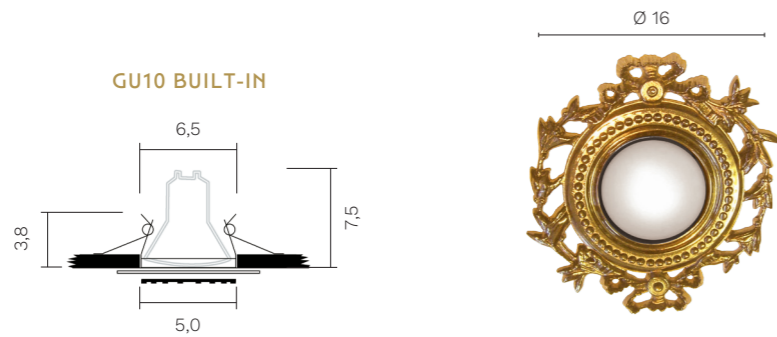

FB 10

Built-in spotlight made of bronze castings 24k ancient gold plated decorations.

LAUDARTE

Unit: cm

Finishes	Sizes	Net weight	Light source	Certification
Finishes and Fabrics of Heritage Collection, see pag. 488-490	Ø cm 16	kg 0,6	1xGU10	CE