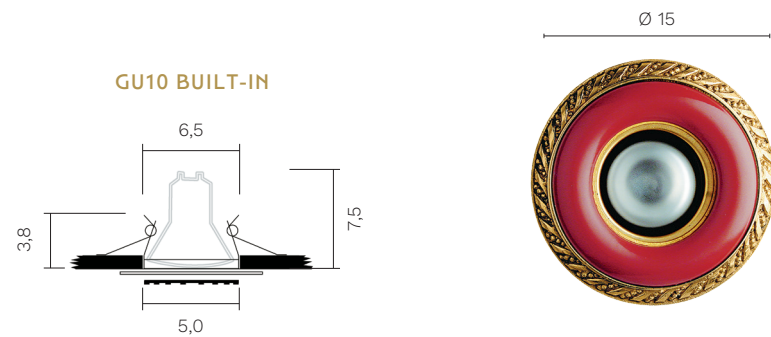

# FB 30

Built-in spotlight made of bronze castings 24k ancient gold plated decorations and lacquered brass insert.

Unit: cm

Finishes	Sizes	Net weight	Light source	Certification
Finishes and Fabrics of Heritage Collection, see pag. 488-490	Ø cm 15	kg 0,9	1xGU10	CE