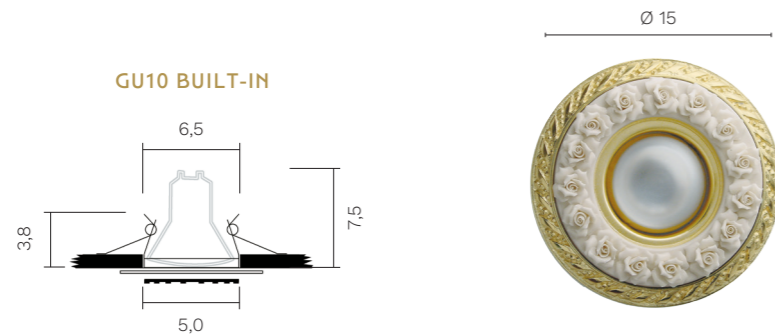

FB 32

Built-in spotlight made of bronze castings decorations 24k gold plated and ring with Capodimonte porcelain white small roses.

Unit: cm

Finishes	Sizes	Net weight	Light source	Certification
Finishes and Fabrics of Heritage Collection, see pag. 488-490	Ø cm 15	kg 0,9	1xGU10	CE