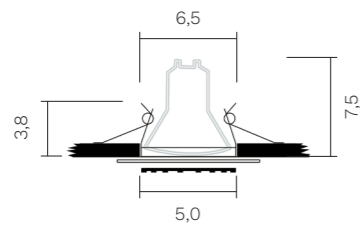

FB 40

Built-in spotlight made of bronze castings structure palladium plated.

GU10 BUILT-IN

Unit: cm

Ø 12,5

Finishes	Sizes	Net weight	Light source	Certification
Finishes and Fabrics of Heritage Collection, see pag. 488-490	Ø cm 12,5	kg 0,7	1xGU10	CE