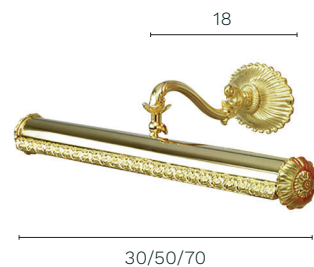

Prado 2

Painting wall light made of bronze castings 24k gold plated, frontal and lateral decoration.

Unit: cm

Finishes	Sizes	Net weight	Light source	Certification
Finishes and Fabrics of Heritage Collection, see pag. 488-490	W. cm 30/50/70 Depth cm 18	kg 1,5	2xE14	CE