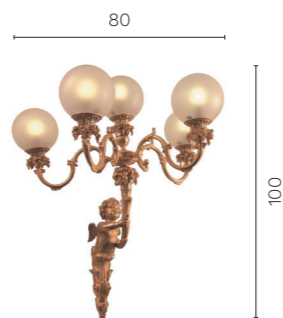

Putto

5 lights

Applique made of bronze lost-wax casting 24k ancient gold plated.
Frosted glass diffuser diam 18 cm.

Unit: cm

Finishes	Sizes	Net weight	Light source	Certification
Finishes and Fabrics of Heritage Collection, see pag. 488-490	H. cm 100 W. cm 80 Depth cm 65	kg 20	5xE14	CE