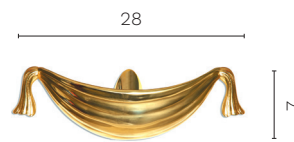

Tagete

1 OF 2

Halo wall light, with angel or tassel decoration made of lost wax-bronze casting 24k ancient gold plated.

TAGETE 1

TAGETE 2

Unit: cm

Finishes	Sizes	Net weight	Light source	Certification
Finishes and Fabrics of Heritage Collection, see pag. 488-490	Tagete 1: H. cm 7 - W. cm 24 Depth cm 12	kg 1,5	1xR7s	CE
	Tagete 2: H. cm 7 - W. cm 28 Depth cm 12	kg 1,5	1xR7s	