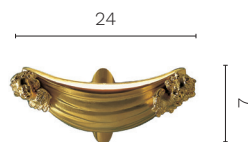

Tagete

1 OF 2

Halo wall light, with angel or tassel decoration made of lost wax-bronze casting 24k ancient gold plated.

TAGETE 1

TAGETE 2

Unit: cm

Finishes	Sizes	Net weight	Light source	Certification
Finishes and Fabrics of Heritage Collection, see pag. 488-490	Tagete 1: H. cm 7 - W. cm 24 Depth cm 12	kg 1,5	1xR7s	CE
	Tagete 2: H. cm 7 - W. cm 28 Depth cm 12	kg 1,5	1xR7s	