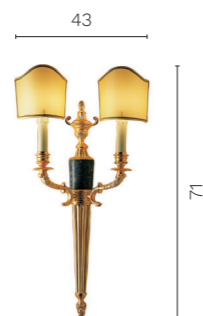

Tania

2 or 3 brackets

Wall light made of bronze castings 24k ancient gold details, marble or scagliola insert. Available with 2 or 3 brackets.

Unit: cm

Finishes	Sizes	Net weight	Shade	Light source	Certification
Finishes and Fabrics of Heritage Collection, see pag. 488-490	2 brackets: H. cm 67 - W. cm 36 Depth cm 13	kg 2	Mod. 90	3xE14	CE
	3 brackets: H. cm 67 - W. cm 36 Depth cm 13	kg 2,7	Mod. 50	2xE14	