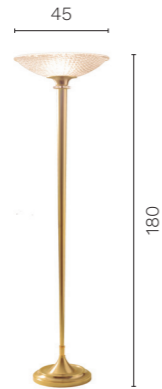

# Tulipano

Floor lamp made of bronze castings 24k french gold plated,  
Murano glass diffuser.

Unit: cm

Finishes	Sizes	Net weight	Light source	Certification
Finishes and Fabrics of Heritage Collection, see pag. 488-490	H. cm 180 W. cm 45	kg 10	1xE27	CE