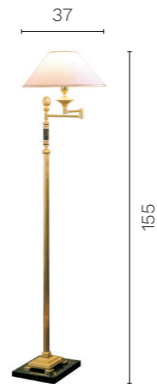

Vitis

TURTLE COLOR

Floor lamp made of bronze castings 24k ancient gold plated mosaics of young pen shell, gold mother of pearl and red jasper, details in bronze castings and base in St. Laurent black or Marfil cream marble.

Unit: cm

Finishes	Sizes	Net weight	Shade	Light source	Certification
Finishes and Fabrics of Heritage Collection, see pag. 488-490	H. cm 155 W cm 37 Base cm 24x24	kg 10	Mod. 300	1xE27	CE

Vitis

Variants

BLUE STONE