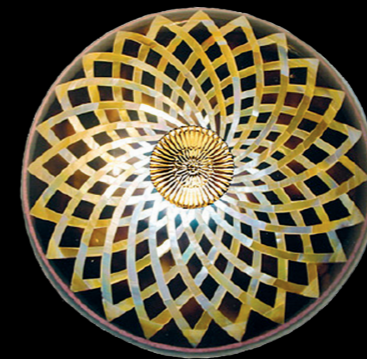

TURTLE COLOR