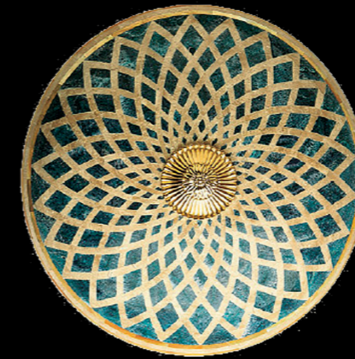

Eliantus

TURTLE COLOR

Floor lamp made of bronze castings 24k ancient gold plated mosaics of young pen shell, gold mother of pearl and red jasper, base in St. Laurent black or Marfil cream marble.

Unit: cm

Finishes	Sizes	Net weight	Light source	Certification
Finishes and Fabrics of Heritage Collection, see pag. 488-490	H. cm 196 Base cm 28x28	kg 12,8	1xRs7	CE

Eliantus

Variants

BLUE STONE