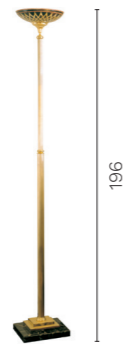

# Eliantus

## TURTLE COLOR

Floor lamp made of bronze castings 24k ancient gold plated mosaics of young pen shell, gold mother of pearl and red jasper, base in St. Laurent black or Marfil cream marble.

Unit: cm

Finishes	Sizes	Net weight	Light source	Certification
Finishes and Fabrics of Heritage Collection, see pag. 488-490	H. cm 196 Base cm 28x28	kg 12,8	1xRs7	CE

## Variants

BLUE STONE

SNOW WHITE STONE

TURTLE COLOR

GOLD MOTHER OF PEARL