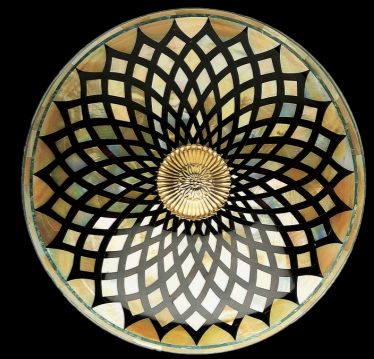

## TURTLE COLOR

Floor lamp made of bronze castings 24k ancient gold plated mosaics of young pen shell, gold mother of pearl and red jasper, base in St. Laurent black or Marfil cream marble.

Unit: cm

Finishes	Sizes	Net weight	Light source	Certification
Finishes and Fabrics of Heritage Collection, see pag. 488-490	H. cm 196 Base cm 28x28	kg 12,8	1xRs7	CE

## Variants

BLUE STONE

SNOW WHITE STONE

TURTLE COLOR

GOLD MOTHER OF PEARL