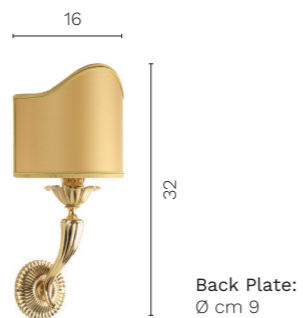

Elissa

Wall light made of bronze castings 24k gold plated.

Unit: cm

Finishes	Sizes	Net weight	Shade	Light source	Certification
Finishes and Fabrics of Heritage Collection, see pag. 488-490	H. cm 32 W. cm 16 Depth cm 15	kg 0,7	Mod. 10	1xE14	CE