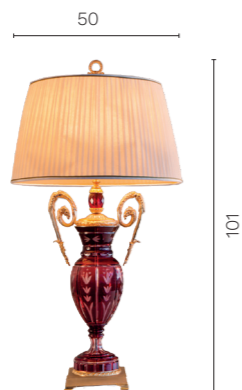

Imperatore

Table lamp made of bronze lost-wax castings 24k french gold plated, red layered crystal body.

Unit: cm

COPPA TIFFANY

H. cm 23
W. cm 23

Red layered and clear
crystal cup.

Finishes	Sizes	Net weight	Shade	Light source	Certification
Finishes and Fabrics of Heritage Collection, see pag. 488-490	H. cm 101 W. cm 50	kg 4	Mod. M4	2xE27	CE