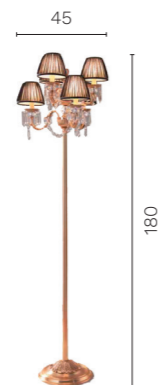

Odescalchi

Floor lamp made of bronze castings 24k french gold plated, Bohemia crystal drops. Also available table lamp and wall lamp.

Unit: cm

Finishes	Sizes	Net weight	Shade	Light source	Certification
Finishes and Fabrics of Heritage Collection, see pag. 488-490	H. cm 180 W. cm 45	kg 10	Mod. 50	6xE14	CE